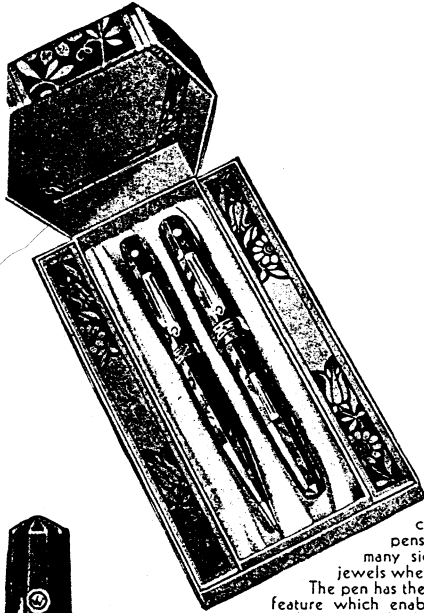

EVERSHARP

PENS DORIC PENCILS

**Pen and Pencil Set
Oversize Morocco Color—
Ruby Red and Black**
(Illustration below shows
actual size)

Eversharp Doric pen and pencil set in Morocco color. Doric pens and pencils are not round but many sided and shimmer like precious jewels when the light strikes their many faces. The pen has the famous Eversharp personal point feature which enables the purchaser to select the point that exactly fits his or her writing style. Like all Doric pens and pencils these are unconditionally guaranteed for life. In gold and black, champagne lined gift box.
No. K8794 Per Set $17.00